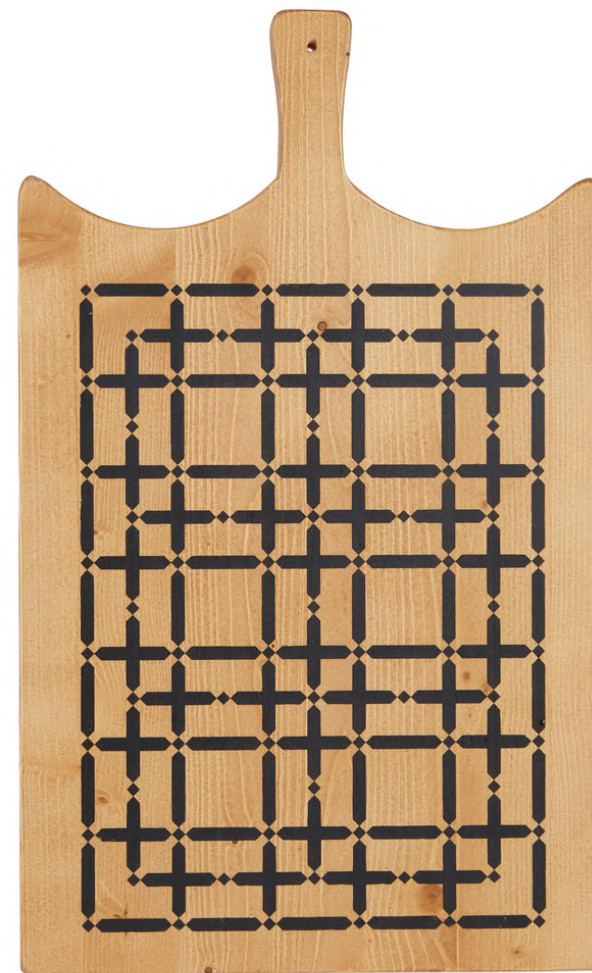

COCOCOZY x etúHOME

COCOCOZY x etúHOME
Link Serving Board, Small

REY211AJ4

COCOCOZY x etúHOME
White Charcuterie Board, Small

REY213AW4

COCOCOZY x etúHOME
Vine Serving Board, Small

REY210AJ4

COCOCOZY x etúHOME
Black Charcuterie Board, Small

REY214AK4

etúHOME

COCOCOZY x etúHOME

COCOCOZY Square Link
Serving Board, Large

REY211LJ2

COCOCOZY Plaid
Serving Board, Large

REY210LJ2

COCOCOZY Link Modern
Farmtable Plank

REY239LW2

Dough Balls

A storage catch-all or shelf styler

Dough Bowls

Mod White Dough Bowl

Small: REY821AW8

Distressed White Dough Bowl

Small: REY821AW9