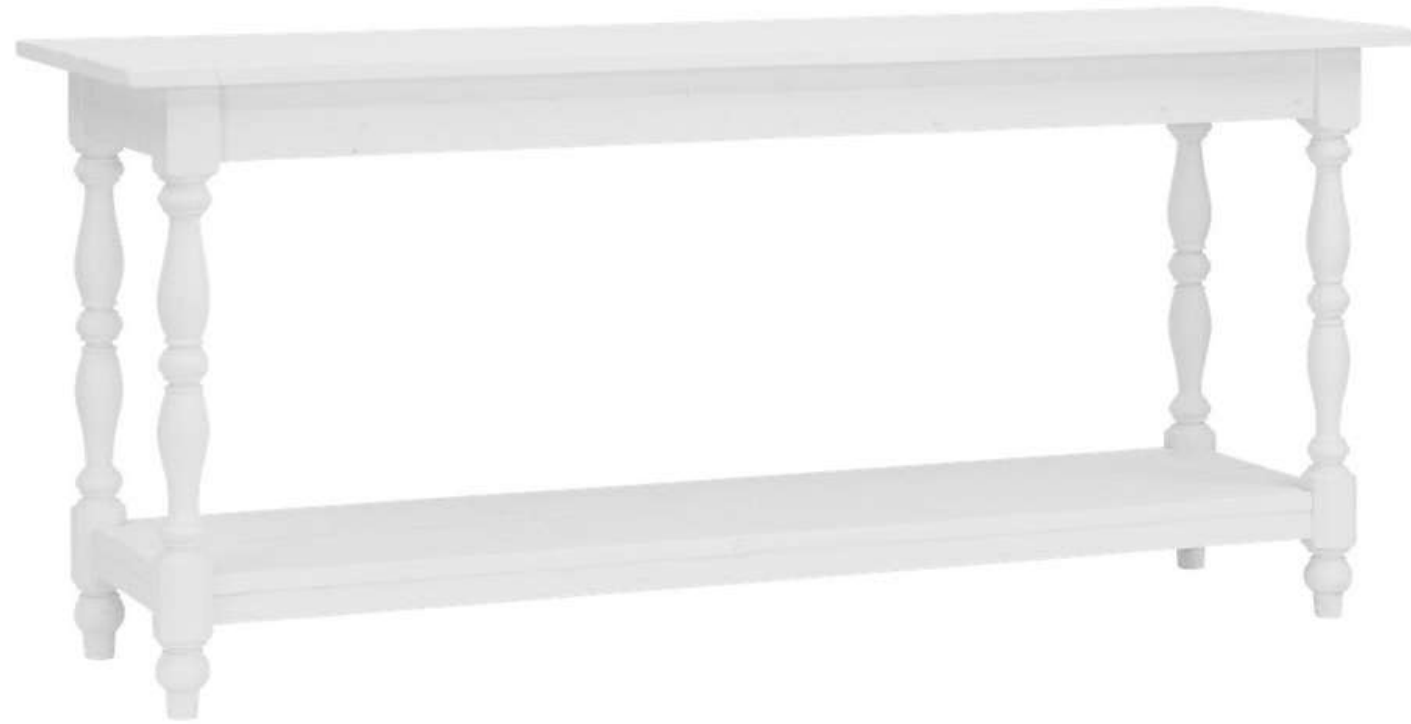

FEY827ENK1

Accent Furniture

Handcrafted consoles and metal furnishings

Belgian Monastery Console

Belgian Monastery Console, White

FEY830AWW4

L: 72" W: 22" H: 33"

Belgian Monastery Console, Saddle