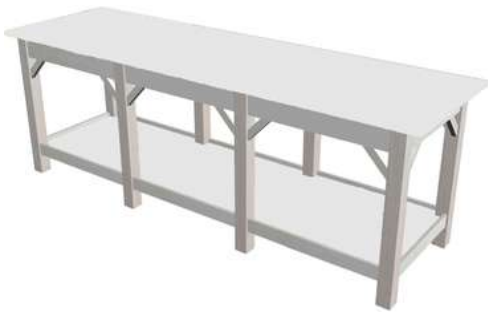

Provence Counters

Provence Counter, White

FEY416AW9 - Small

L: 75" W: 32" H: 36"

FEY416LWW9 - Large

L: 108" W: 32" H: 36"